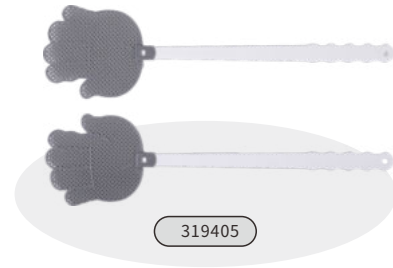

23403

10x6x0.4cm  
bamboo weather clock

25701

30\*80cm  
headlamp

830401

25\*14cm  
cooler clamp

7.5\*5.5cm  
bottle opener with tape

42.5x11.3cm  
flyswatter