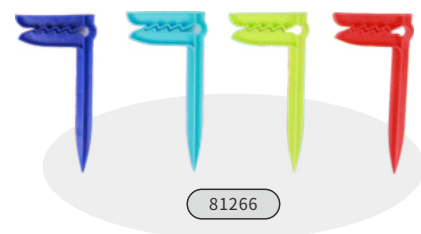

81266

9.6x6.4cm
beach towel clip