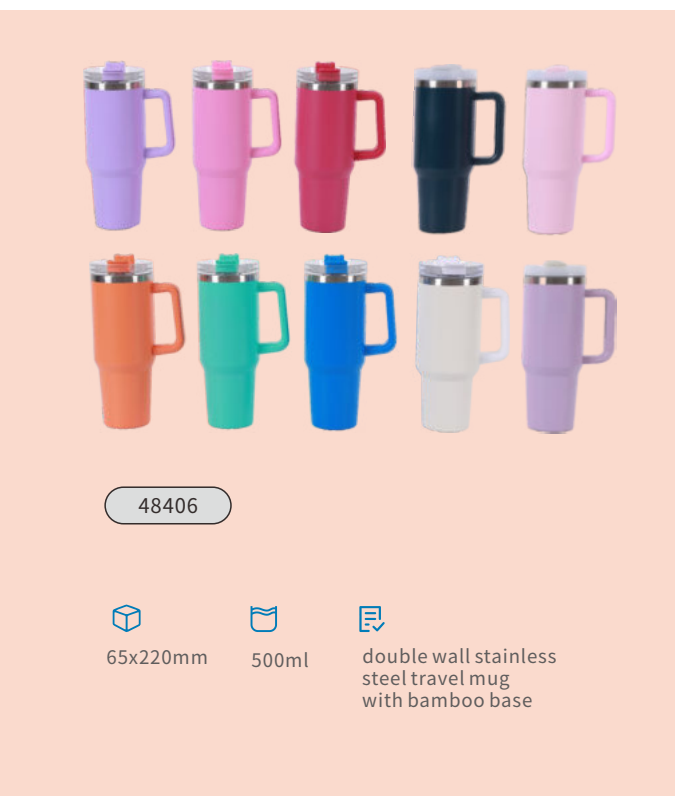

89\*253mm 900ml double wall stainless steel travel mug

31656

65x220mm 350ml double wall travel mug with bamboo outside

31701/31702

65x220mm 100ml 180ml ceramic mug

48406

65x220mm 500ml double wall stainless steel travel mug with bamboo base