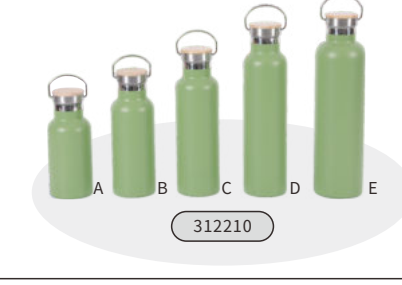

312210

A 75x178mm 350ml Double-wall stainless steel with bamboo lid
B 75x210mm 500ml
C 75x247mm 600ml
D 75x247mm 750ml
E 82x308mm 1000ml