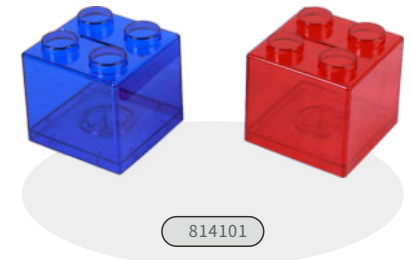

814101

8.8x2.4cm pin